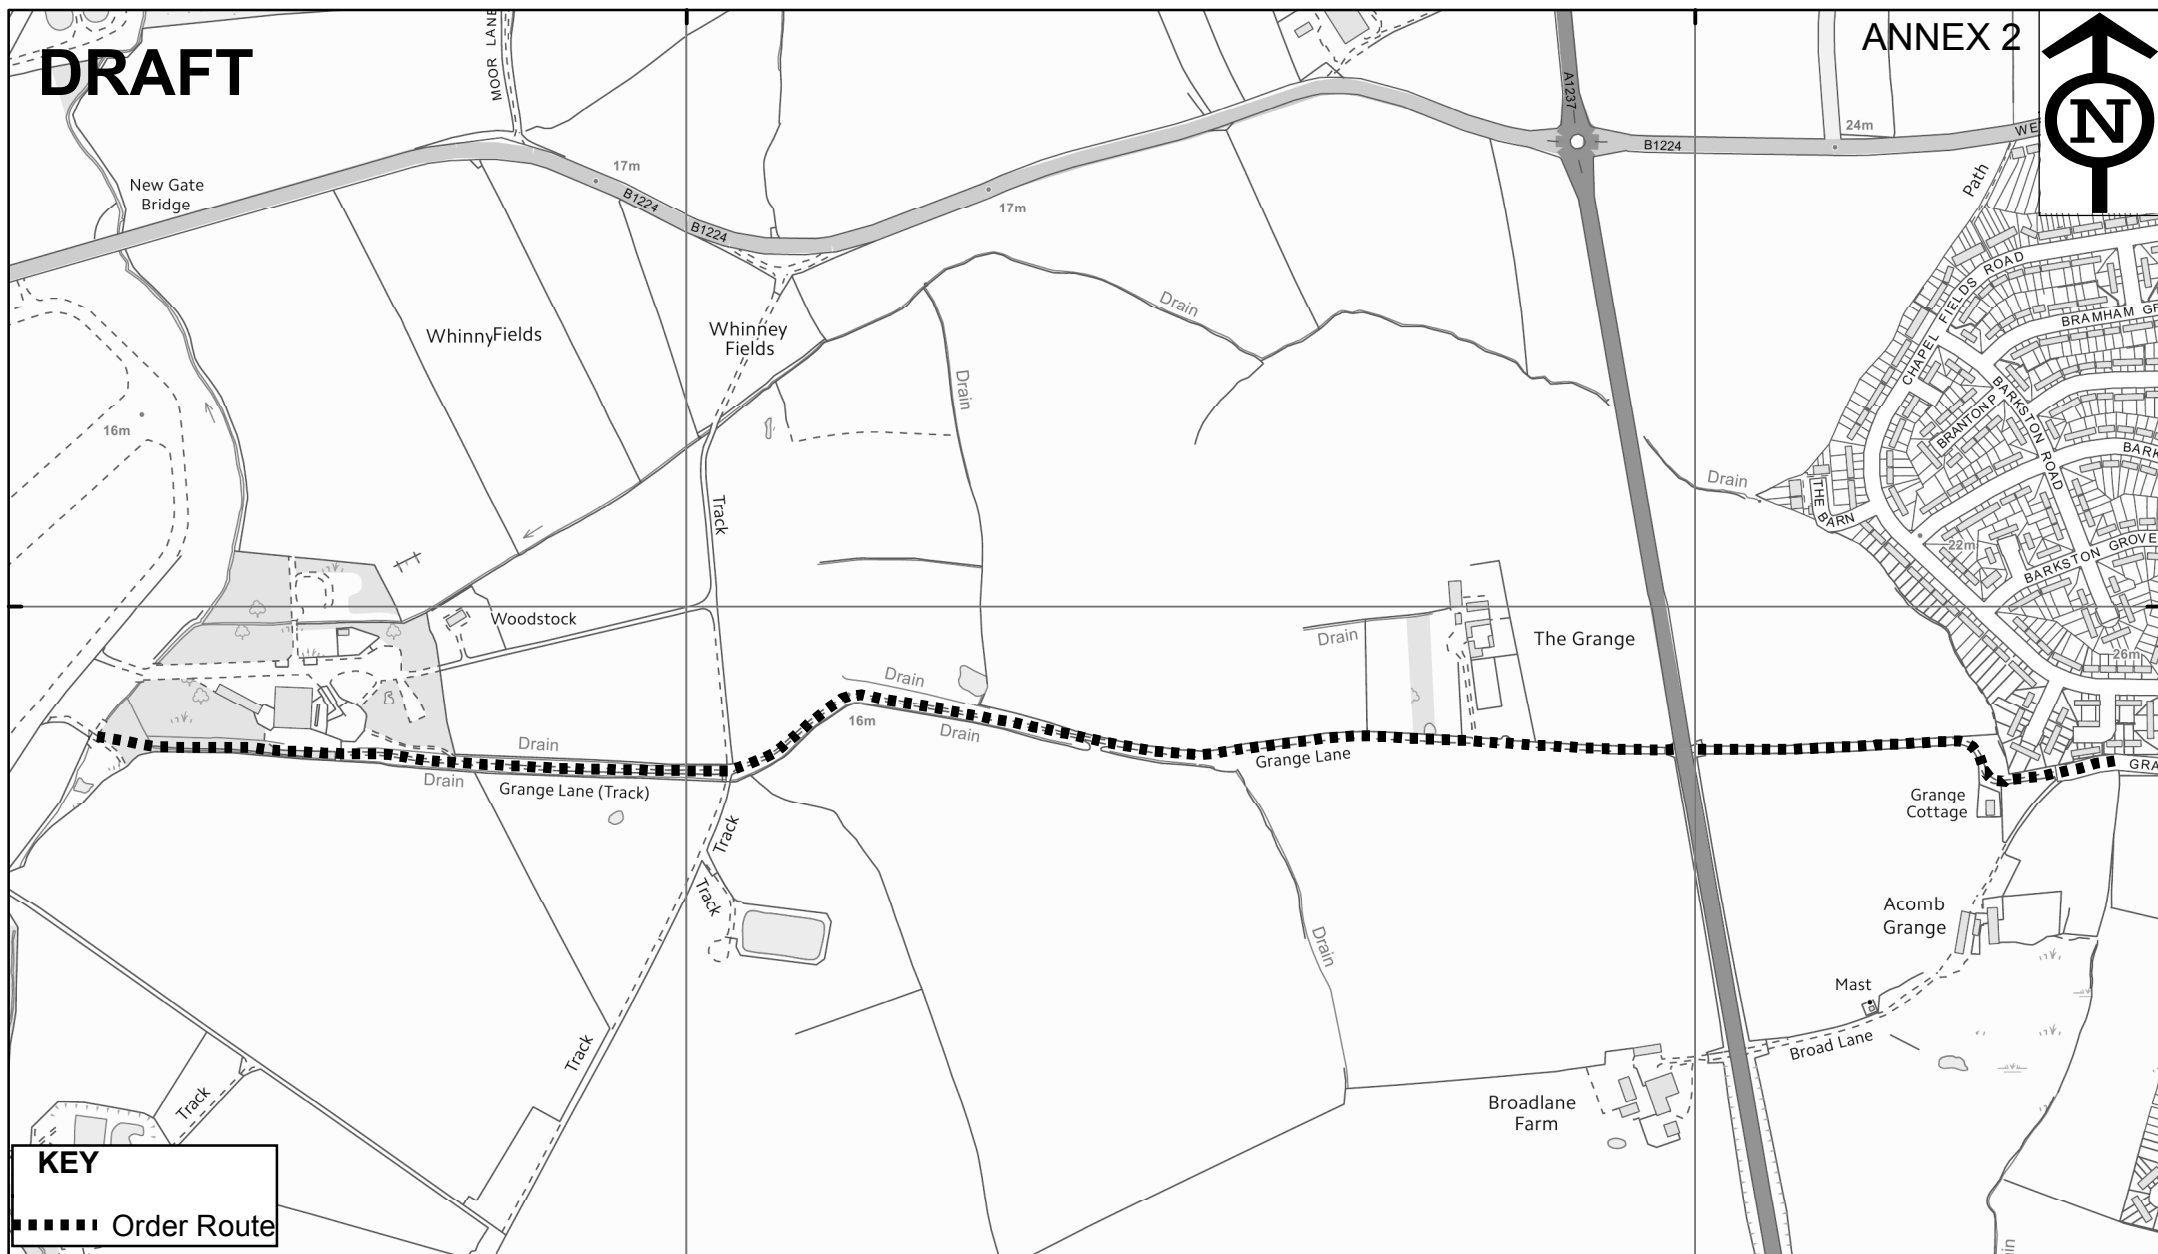

West Offices, Station Rise, York,
YO1 6GA
Telephone: 01904 551550

Location of Grange Lane

Scale 1:35,000

Drawn By:RJV

Date:18/7/18

Public Rights of Way

Reference:

Drawing No.

Contains Ordnance Survey data © Crown copyright and database right 2018

DRAFT

ANNEX 2

KEY

----- Order Route

West Offices, Station Rise, York,
YO1 6GA
Telephone: 01904 551550

GRANGE LANE TO RUFFORTH AIRFIELD MODIFICATION ORDER 2010		
Scale 1:7,500	Drawn By:RJV	Date:27/11/17
Public Rights of Way	Reference:	Drawing No.

Contains Ordnance Survey data © Crown copyright and database right 2017

DRAFT